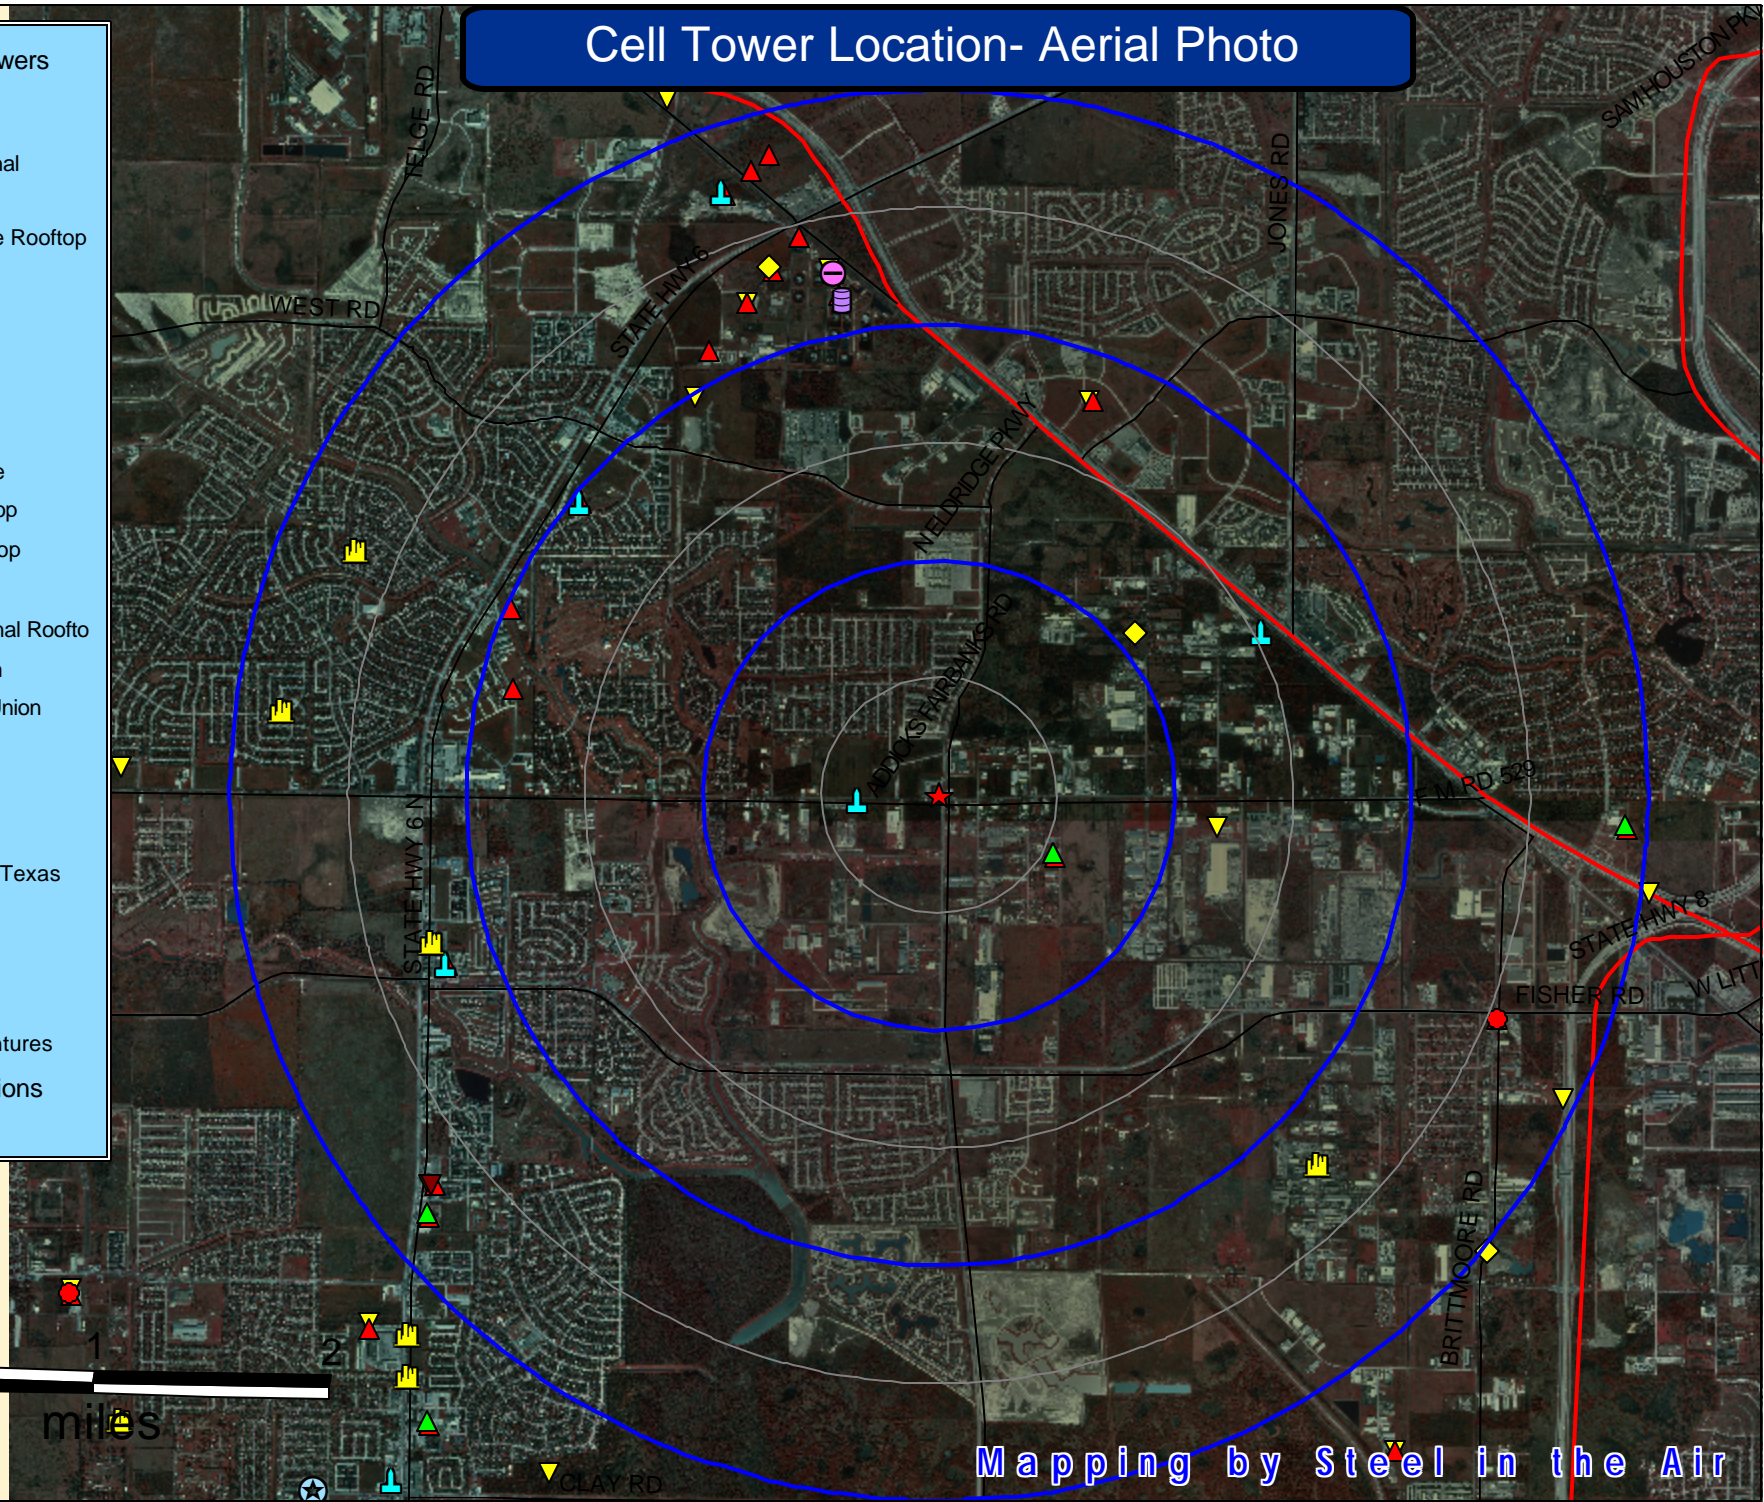

Cell Tower Location- Aerial Photo

Competing Towers

-  Crown
 -  ATC
 -  Global Signal
 -  Sprint
 -  Spectrasite Rooftop
 -  KGI
 -  SBA
 -  AAT
 -  Trinitel
 -  Foresite
 -  Spectrasite
 -  GTP Rooftop
 -  AAT Rooftop
 -  Clearshot
 -  Global Signal Roofto
 -  TowerCom
 -  Mountain Union
 -  Mesa
 -  Titan
 -  Midwest
 -  Towers of Texas
 -  GTP
 -  Network
 -  Signal One
 -  Tower Ventures
- FCC Registrations
-  Point

Mapping by Steel in the Air