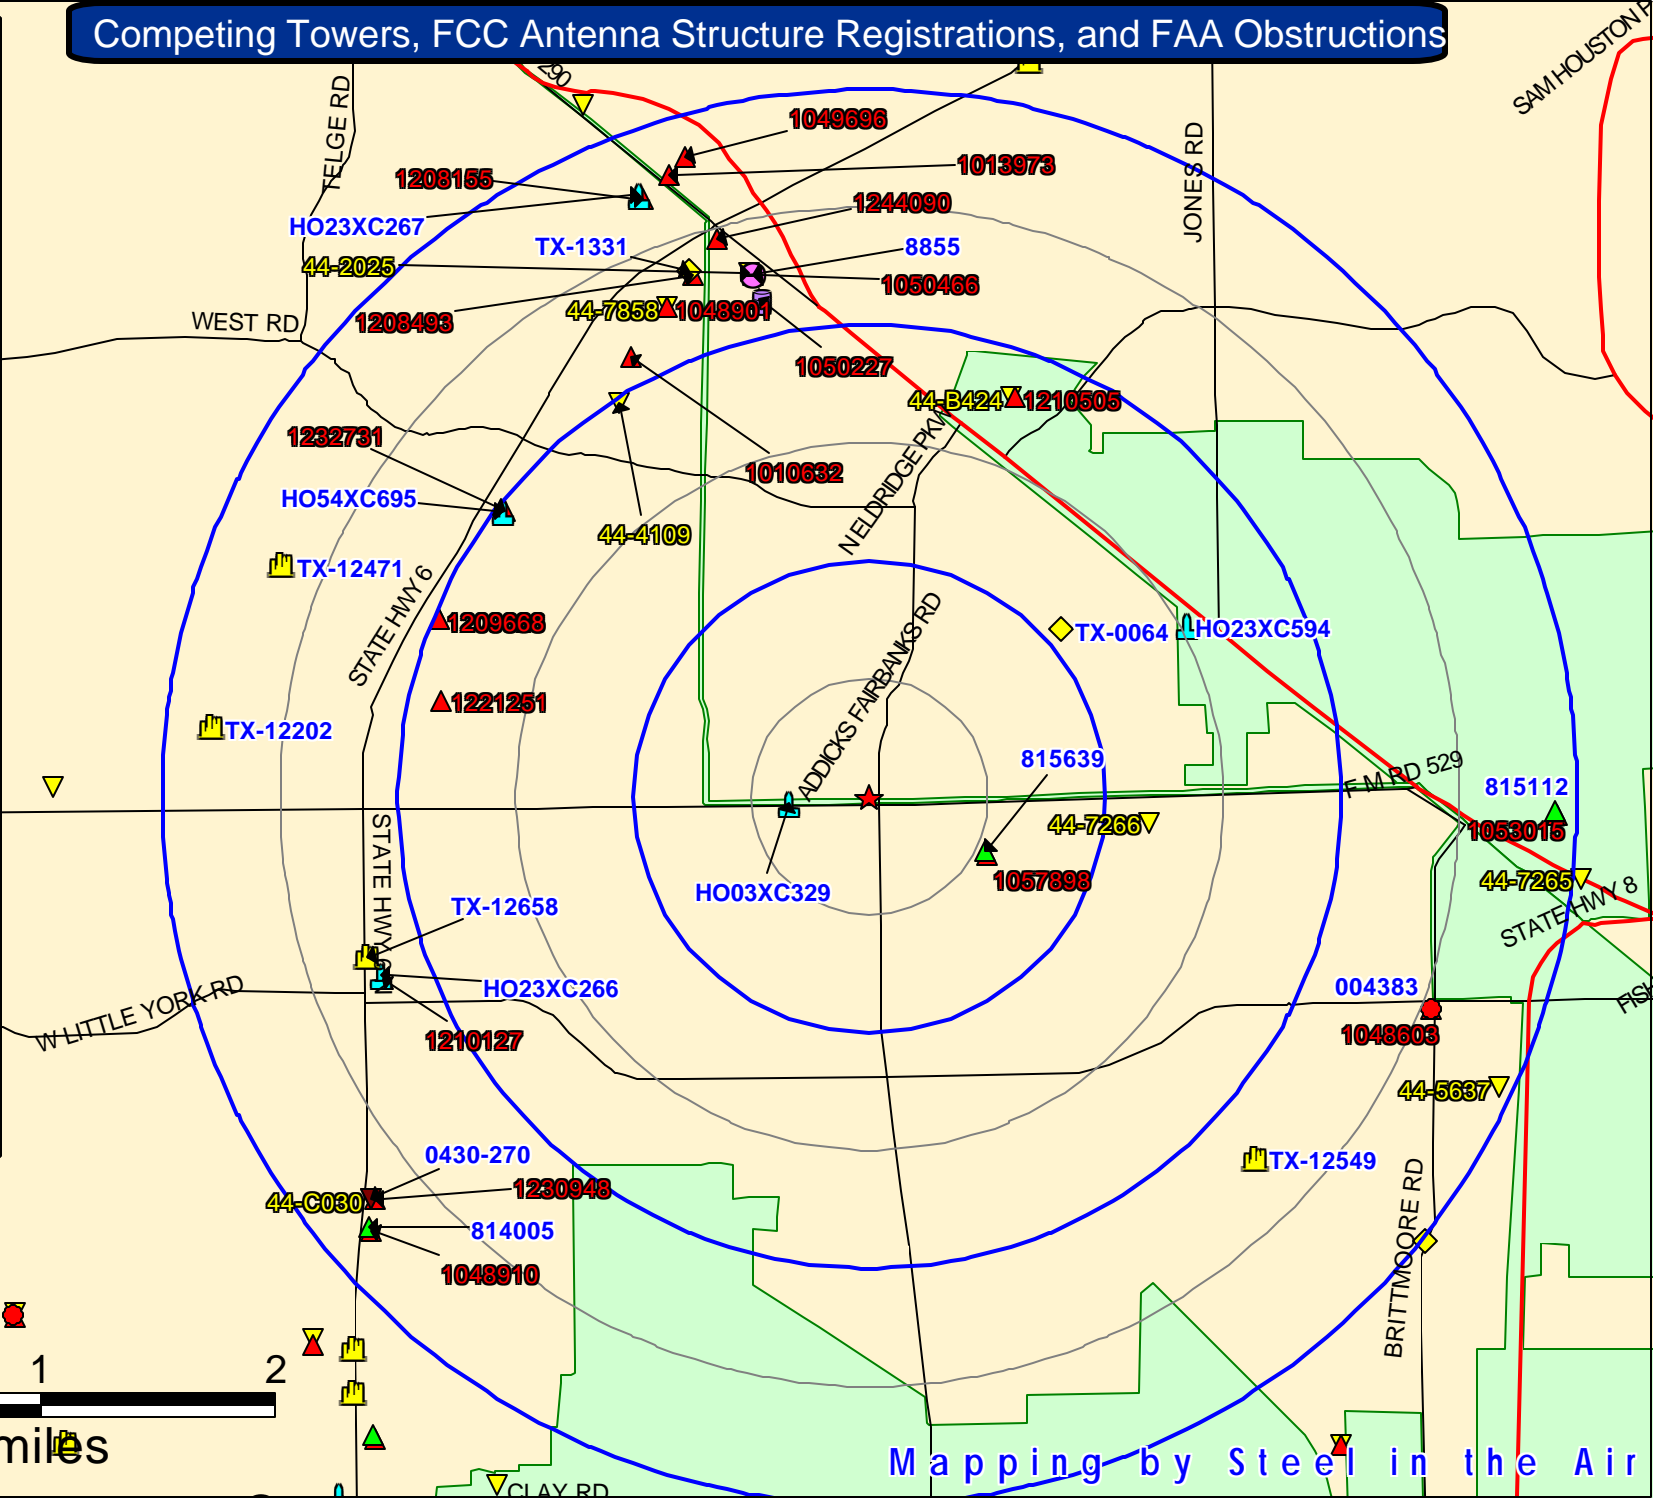

Competing Towers, FCC Antenna Structure Registrations, and FAA Obstructions

- Competing Towers**
- ▲ Crown
 - ATC
 - ▼ Global Signal
 - 📶 Sprint
 - 🏠 Spectrasite Rooftop
 - ⊙ KGI
 - SBA
 - ⊖ AAT
 - 📶 Trinitel
 - 🌐 Foresite
 - 📶 Spectrasite
 - 📶 GTP Rooftop
 - 📶 AAT Rooftop
 - ✳️ Clearshot
 - 📶 Global Signal Rooftop
 - 📶 TowerCom
 - 📶 Mountain Union
 - 📶 Mesa
 - 📶 Titan
 - 📶 Midwest
 - ★ Towers of Texas
 - 📶 GTP
 - 📶 Network
 - 📶 Signal One
 - 📶 Tower Ventures
- FCC Registrations**
- ▲ Point

Mapping by Steel in the Air